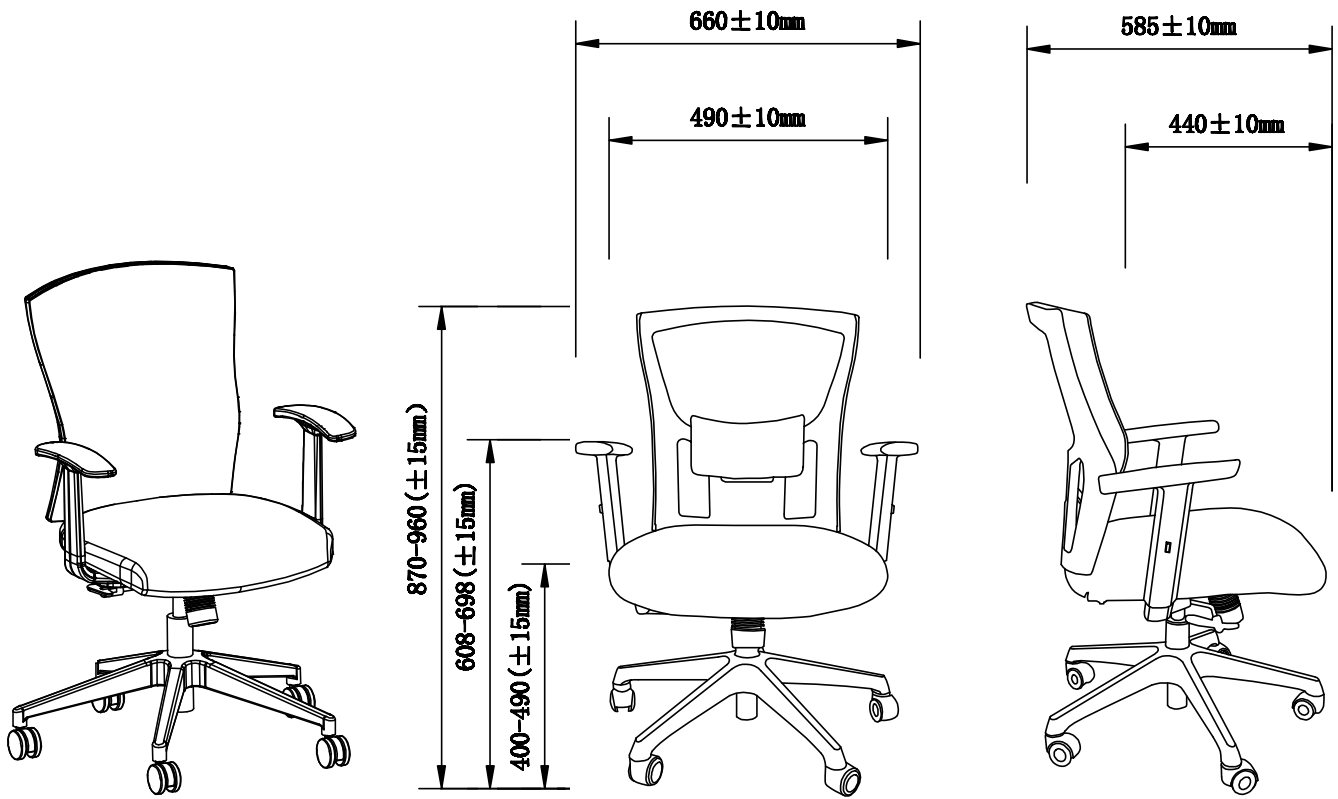

Shanghai **Allbest** Furniture Co., Ltd.

www.allbestchairs.com

ADD: No.23 Lixin Rd., Jianbang Town, Jiading District, Shanghai, 201818, China.

T: (+86)21-5951-3944 **F:** (+86)21-5951-5234 **E:** jennifer@allbestchairs.com