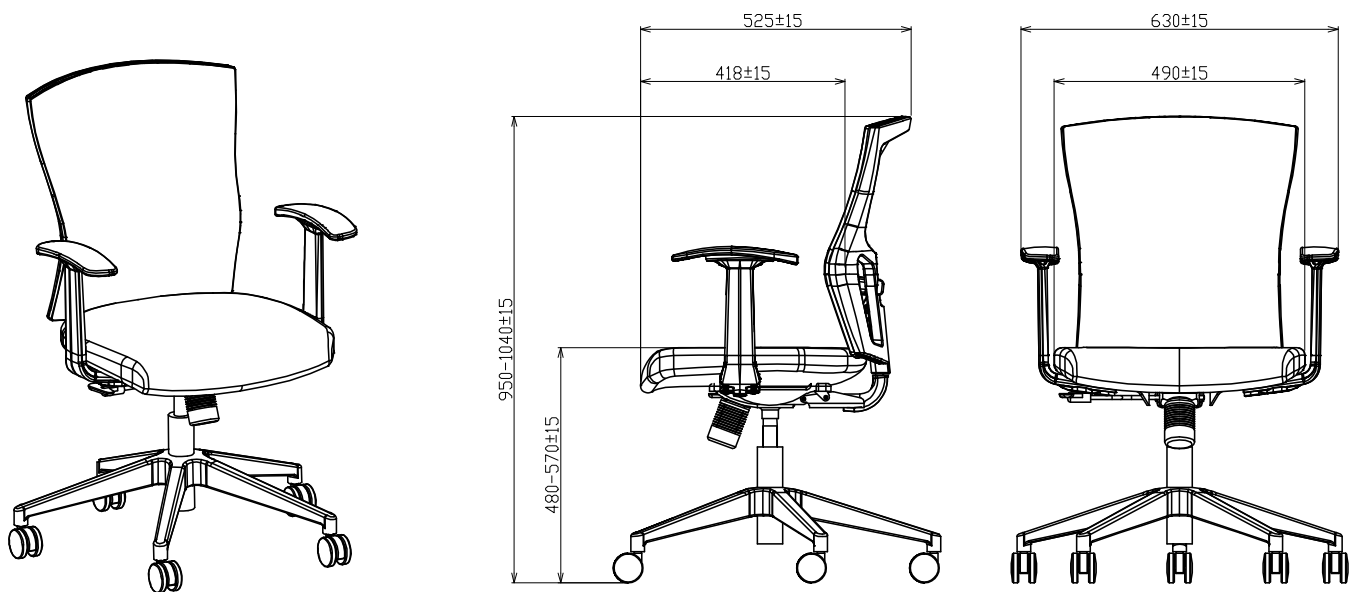

Shanghai **Allbest** Furniture Co., Ltd.

www.allbestchairs.com

ADD: No.23 Lixin Rd., Jianbang Town, Jiading District, Shanghai, 201818, China.

T: (+86)21-5951-3944 **F:** (+86)21-5951-5234 **E:** jennifer@allbestchairs.com