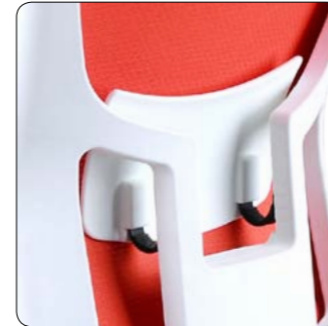

Shanghai **Allbest** Furniture Co., Ltd.

ING-S

OFFICE CHAIR

www.allbestchairs.com

ING-SA (Adjustable Height Lumbar Support)

- Low back mesh chair.
- Back in mesh and seat in fabric.
- Simple synchronized mechanism.
- Adjustable Height Lumbar Support with fabric upholstery.
- FIT Adjustable arm with P03 PU arm pads.
- Nylon base H-325 with nylon castors.

ING-SA

ING-SW (Fixed Lumbar Support.)

- Low back mesh chair.
- Back in mesh and seat in fabric.
- Simple synchronize mechanism.
- With flexible plastic lumbar support.
- F type PP fixed armrest +MIN pads.
- Nylon base H-325 with nylon castors.