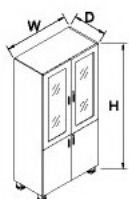

EXE 系列的主管桌組合搭配矮櫃
The combined EXE series executive table and lower cabinet

EXE 系列的矮櫃可陳列與儲存
文件及懸掛衣物
You can place and display files,
or even hang clothes in the EXE
lower cabinet

EXE弧形主管桌
EXE-BR185090
W:1850/D:900/H:750mm
EXE-BR210100
W:2100/D:1000/H:750mm

EXE左側櫃
EXE-SL110068
W:1100/D:665/H:683mm
EXE右側櫃
EXE-SR110068
W:1100/D:665/H:683mm

EXE便捷組合主管桌右(左)
EXE-BRGR(L) 185195
W:1850/D1:1950/D2:900/H:750mm
EXE-BRGR(L) 210200
W:2100/D1:2000/D2:1000/H:750mm

EXE船形會議桌
EXE-MR200100W:2000/D:1000/H:750mm
EXE-MR220110W:2200/D:1100/H:750mm
EXE-MR240120W:2400/D:1200/H:750mm

EXE船形會議桌
EXE-MR860150
W:3600/D:1500/H:750mm

EXE洽談桌
EXE-PR100100
Φ1000*H750mm

EXE文件高櫃
EXE-SI090180
W:900/D:470/H:1800mm

EXE玻璃文件高櫃
EXE-SJ090180
W:900/D:470/H:1800mm

EXE掛衣高櫃
EXE-SK090180
W:900/D:470/H:1800mm

EXE中櫃
EXE-SZ180120
W:1800/D:470/H:1200mm

EXE雙門文件櫃
EXE-SA090105
W:900/D:470/H:1050mm

EXE雙門玻璃文件櫃
EXE-SB090105
W:900/D:470/H:1050mm

EXE雙門衣櫃
EXE-SC090105
W:900/D:470/H:1050mm

EXE木抽活動櫃
EXE-SH042063
W:420/D:500/H:630mm