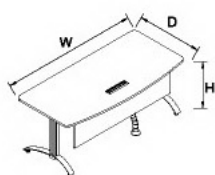

EXE 系列組合桌的側櫃具有主機自由抽拉收納的功能
The side cabinet of EXE combinatorial series is provided with a function to store and remove the CPU at liberty

EXE 系列的組合型主管桌搭配中高櫃
The combined EXE series executive table with middle and high cabinet

EXE 系列的主管桌均配置鋁合金單向走線盒
EXE series executive desk configured with single-line aluminium alloy cable tray

EXE 系列的辦公桌及會議桌均配置蛇行走線管
EXE series desk and meeting table configured with umbilical cord

EXE 系列的中高櫃可陳列與儲存文件
You can place and display files in the EXE middle and high cabinets

EXE 系列的主管桌組合搭配矮櫃
The combined EXE series executive table and lower cabinet

EXE 系列的矮櫃可陳列與儲存
文件及懸掛衣物
You can place and display files,
or even hang clothes in the EXE
lower cabinet

EXE弧形主管桌
EXE-BR185090
W:1850/D:900/H:750mm
EXE-BR210100
W:2100/D:1000/H:750mm