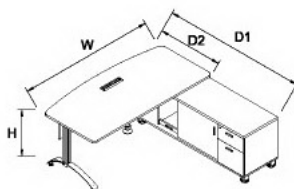

EXE 系列的主管桌組合搭配矮櫃
The combined EXE series executive table and lower cabinet

EXE 系列的矮櫃可陳列與儲存
文件及懸掛衣物
You can place and display files,
or even hang clothes in the EXE
lower cabinet

EXE弧形主管桌
EXE-BR185090
W:1850/D:900/H:750mm
EXE-BR210100
W:2100/D:1000/H:750mm

EXE左側櫃
EXE-SL110068
W:1100/D:665/H:683mm
EXE右側櫃
EXE-SR110068
W:1100/D:665/H:683mm

EXE便捷組合主管桌右(左)
EXE-BRGR(L) 185195
W:1850/D1:1950/D2:900/H:750mm
EXE-BRGR(L) 210200
W:2100/D1:2000/D2:1000/H:750mm

EXE船形會議桌
EXE-MR200100W:2000/D:1000/H:750mm
EXE-MR220110W:2200/D:1100/H:750mm
EXE-MR240120W:2400/D:1200/H:750mm