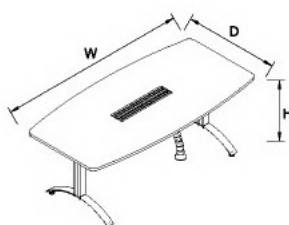

EXE 系列的主管桌組合搭配矮櫃
The combined EXE series executive table and lower cabinet

EXE 系列的矮櫃可陳列與儲存
文件及懸掛衣物
You can place and display files,
or even hang clothes in the EXE
lower cabinet

EXE弧形主管桌
EXE-BR185090
W:1850/D:900/H:750mm
EXE-BR210100
W:2100/D:1000/H:750mm

EXE左側櫃
EXE-SL110068
W:1100/D:665/H:683mm
EXE右側櫃
EXE-SR110068
W:1100/D:665/H:683mm

EXE便捷組合主管桌右(左)
EXE-BRGR(L) 185195
W:1850/D1:1950/D2:900/H:750mm
EXE-BRGR(L) 210200
W:2100/D1:2000/D2:1000/H:750mm

EXE船形會議桌
EXE-MR200100W:2000/D:1000/H:750mm
EXE-MR220110W:2200/D:1100/H:750mm
EXE-MR240120W:2400/D:1200/H:750mm