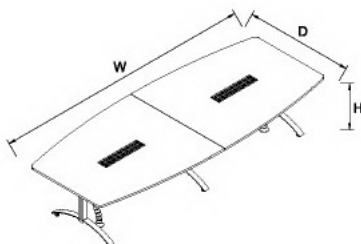

EXE 系列的主管桌組合搭配矮櫃
The combined EXE series executive table and lower cabinet

EXE 系列的矮櫃可陳列與儲存
文件及懸掛衣物
You can place and display files,
or even hang clothes in the EXE
lower cabinet

EXE弧形主管桌
EXE-BR185090
W:1850/D:900/H:750mm
EXE-BR210100
W:2100/D:1000/H:750mm

EXE左側櫃
EXE-SL110068
W:1100/D:665/H:683mm
EXE右側櫃
EXE-SR110068
W:1100/D:665/H:683mm

EXE便捷組合主管桌右(左)
EXE-BRGR(L) 185195
W:1850/D1:1950/D2:900/H:750mm
EXE-BRGR(L) 210200
W:2100/D1:2000/D2:1000/H:750mm

EXE船形會議桌
EXE-MR200100W:2000/D:1000/H:750mm
EXE-MR220110W:2200/D:1100/H:750mm
EXE-MR240120W:2400/D:1200/H:750mm