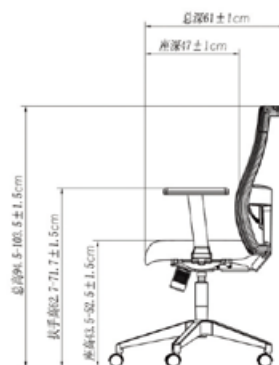

Daily01

Daily02

Daily06

www.allbestchairs.com

人体工学设计 Ergonomics

可调节头枕,可调节高度 100mm。
Adjustable headrest. Can be adjustable height 100mm covered by Mesh.

1. 连动式 4 段锁定自载重功能,自动调节重量,可加滑动机构,身体可感觉倾仰时的舒适和放鬆。
Sychonise with 4 locked position weight balance function with seat slide option.

3. F 固定扶手 + MIN 面板
F type PP armrest + MIN Pad.

可调节高度 0~40mm,自然的托住腰部脊椎骨。
Lumbar support with adjustable height 40 mm.

铝合金脚
Aluminum base with nylon castors

尼龙耐纤脚
Nylon base with nylon castors

电镀弯管脚
Chromed sled frame

www.allbestchairs.com

■ Daily Line Up

Daily 高背、中背两款，中背访客椅，外观功能尺寸

Daily01

高背办公椅（网布）
 连动式 4 段锁定自载重上架
 可调节头枕及腰靠
 升降扶手
 铝合金椅脚
 High back mesh chair.
 Back in Mesh and Seat in Fabric.
 Weight Balancing Mechanism "Synchronize with 4 locked"
 Adjustable headrest & lumbar support.
 102 Adjustable height armrest with PU pads forward-Backward rotating function.
 Aluminum base with nylon castors.

Daily02

中背办公椅（网布）
 连动式简易锁定上架
 可调节腰靠
 固定扶手
 耐纤椅脚
 Middle back mesh chair.
 Back in Mesh and Seat in Fabric.
 Simple Synchronize Mechanism.
 Adjustable lumbar support.
 Fixed PP armrest.
 Nylon base with nylon castors.