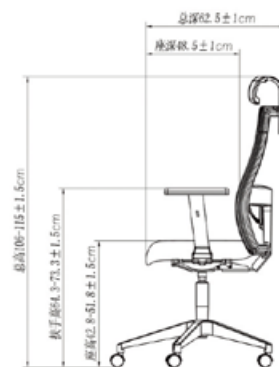

3. F 固定扶手 + MIN 面板
F type PP armrest + MIN Pad.

可调节高度 0~40mm,自然的托住腰部脊椎骨。
Lumbar support with adjustable height 40 mm.

铝合金脚
Aluminum base with nylon castors

尼龙耐纤脚
Nylon base with nylon castors

电镀弯管脚
Chromed sled frame

www.allbestchairs.com

■ Daily Line Up

Daily 高背、中背两款，中背访客椅，外观功能尺寸

Daily01

高背办公椅（网布）
 连动式 4 段锁定自载重上架
 可调节头枕及腰靠
 升降扶手
 铝合金椅脚
 High back mesh chair.
 Back in Mesh and Seat in Fabric.
 Weight Balancing Mechanism "Synchronize with 4 locked"
 Adjustable headrest & lumbar support.
 102 Adjustable height armrest with PU pads forward-Backward rotating function.
 Aluminum base with nylon castors.

Daily02

中背办公椅（网布）
 连动式简易锁定上架
 可调节腰靠
 固定扶手
 耐纤椅脚
 Middle back mesh chair.
 Back in Mesh and Seat in Fabric.
 Simple Synchronize Mechanism.
 Adjustable lumbar support.
 Fixed PP armrest.
 Nylon base with nylon castors.

Daily06

中背访客椅（网布）
 可调节腰靠
 电镀弯管脚
 Middle back Visitor Chair.
 Back in Mesh and Seat in Fabric.
 Adjustable lumbar support.
 Chromed sled base.

Shanghai Allbest Furniture Co., Ltd.

上海富家家具有限公司
 www.allbestchairs.com