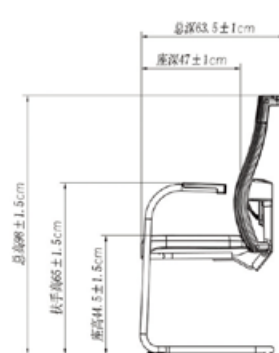

Shanghai Allbest Furniture Co., Ltd.

上海富家家具有限公司
www.allbestchairs.com

Tel No. : 021-5951-1134 (内销) 86-21-5951-3944 (Exporting)

Fax No.: 021-5951-5139 (内销) 86-21-5951-5234 (Exporting)

上海市嘉定区嘉戩公路立新路 23 号

No.23 Lixin Rd., Jianbang Town, Jiading, District, Shanghai, 201818, China