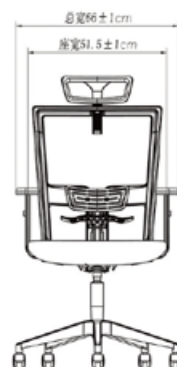

Daily01

Daily02

Daily06

www.allbestchairs.com

人体工学设计 Ergonomics

可调节头枕,可调节高度 100mm。
Adjustable headrest. Can be adjustable height 100mm covered by Mesh.

1. 连动式 4 段锁定自载重功能,自动调节重量,可加滑动机构,身体可感觉倾仰时的舒适和放鬆。
Sychonise with 4 locked position weight balance function with seat slide option.

3. F 固定扶手 + MIN 面板
F type PP armrest + MIN Pad.

可调节高度 0~40mm,自然的托住腰部脊椎骨。
Lumbar support with adjustable height 40 mm.

铝合金脚
Aluminum base with nylon castors

尼龙耐纤脚
Nylon base with nylon castors

电镀弯管脚
Chromed sled frame

www.allbestchairs.com

■ Daily Line Up

Daily 高背、中背两款，中背访客椅，外观功能尺寸

Daily01

高背办公椅（网布）
 连动式 4 段锁定自载重上架
 可调节头枕及腰靠
 升降扶手
 铝合金椅脚
 High back mesh chair.
 Back in Mesh and Seat in Fabric.
 Weight Balancing Mechanism "Synchronize with 4 locked"
 Adjustable headrest & lumbar support.
 102 Adjustable height armrest with PU pads forward-Backward rotating function.
 Aluminum base with nylon castors.

Daily02

中背办公椅（网布）
 连动式简易锁定上架
 可调节腰靠
 固定扶手
 耐纤椅脚
 Middle back mesh chair.
 Back in Mesh and Seat in Fabric.
 Simple Synchronize Mechanism.
 Adjustable lumbar support.
 Fixed PP armrest.
 Nylon base with nylon castors.