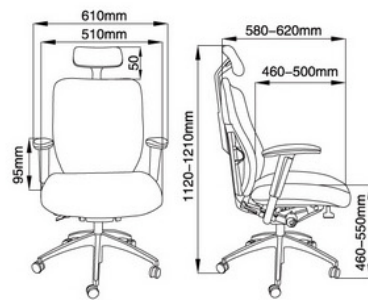

C-PRAO

C-Prao01(GH)

高背辦公椅
可調節頭枕
調節式扶手
氣壓連動式底座
鋁合金腳
可調節腰托

High Back Chair
Adjustable headrest
Adjustable armrest
Gas synchronized
Aluminum base
Adjustable support

C-Prao02(GM2)

中背辦公椅
固定扶手
氣壓連動式地盤
耐纖腳
可調節腰托

Mid Back Chair
Fixed armrest
Gas synchronized
Nylon base
Adjustable support